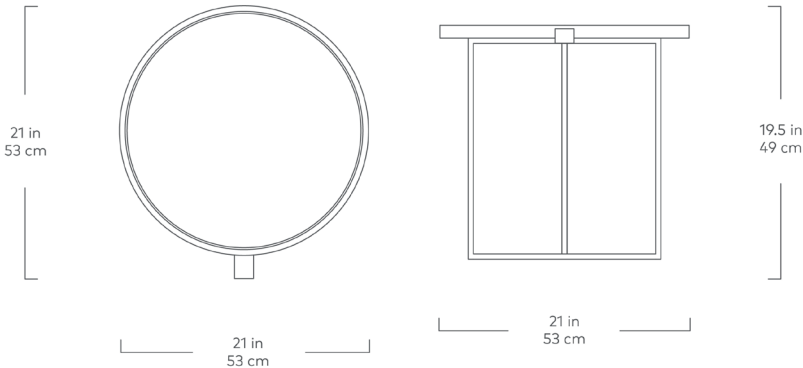

Porter End Table

- Matte black, powder-coated, solid tubular steel base.
- Solid Walnut top with CNC-routed recess detail.
- Leather detail.
- Water-based, clear coat finish.
- Bumpers on the bottom of base to protect hardwood floors.
- Wood is a natural material, with variations in grain pattern and colour that make each design unique.

Gus*